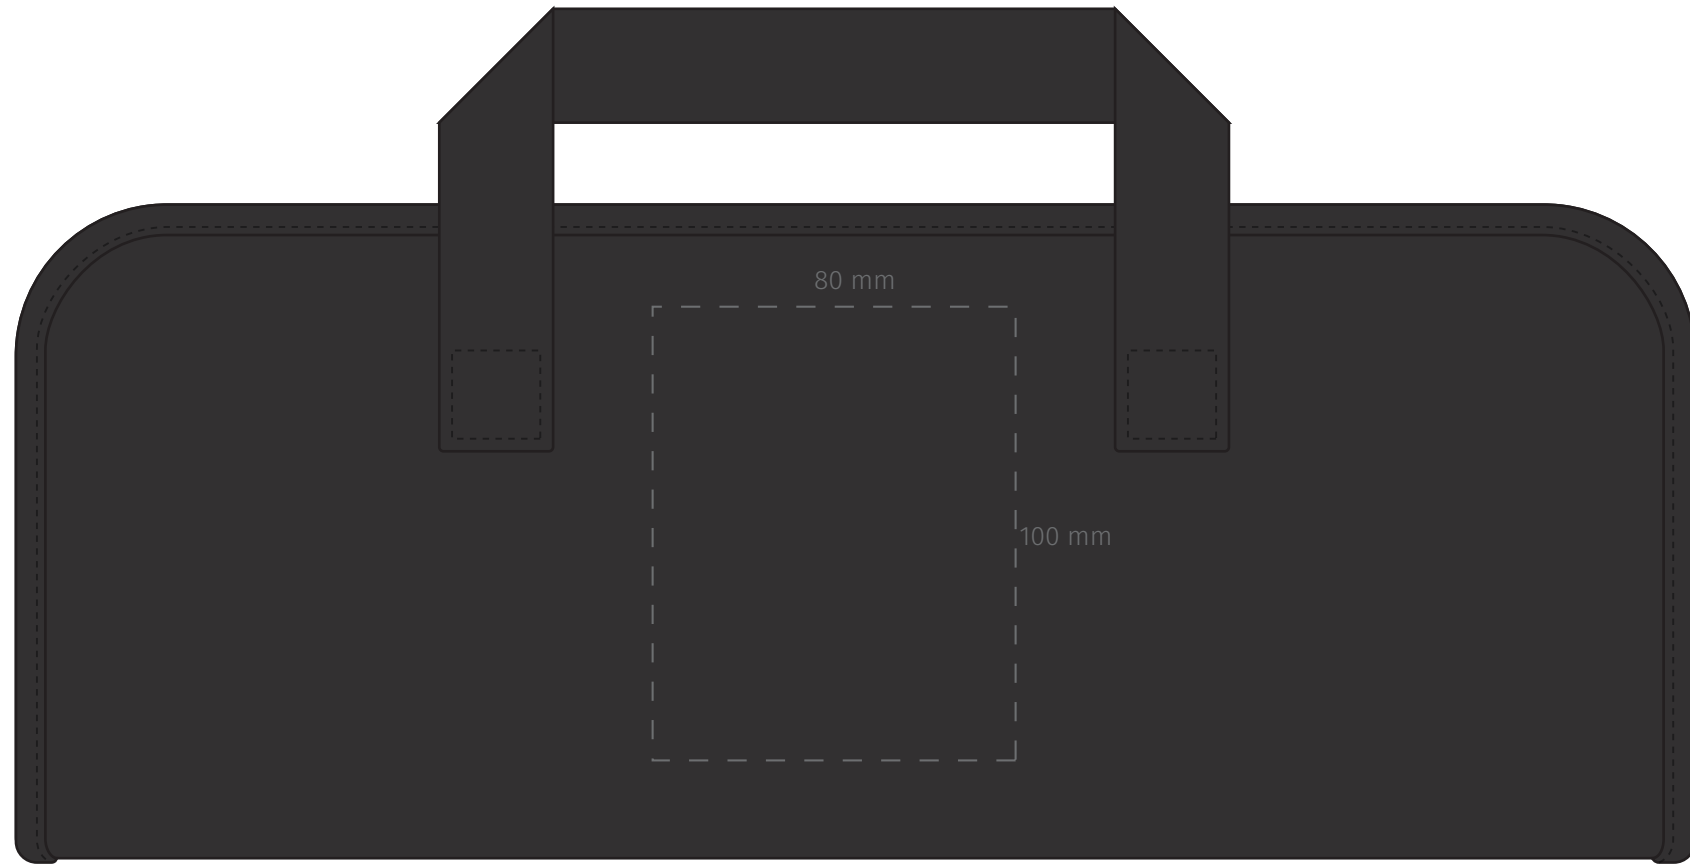

TEMPLATE:
■ WOODEN BBQ TOOL SET

Item shown at 60% actual size when viewed on A4 paper

BRANDING - Screen

Max branding area 80 x 100mm

TEMPLATE:
■ WOODEN BBQ TOOL SET

Item shown at 60% actual size when viewed on A4 paper

BRANDING - Supacolour

Max branding area 65 x 100mm