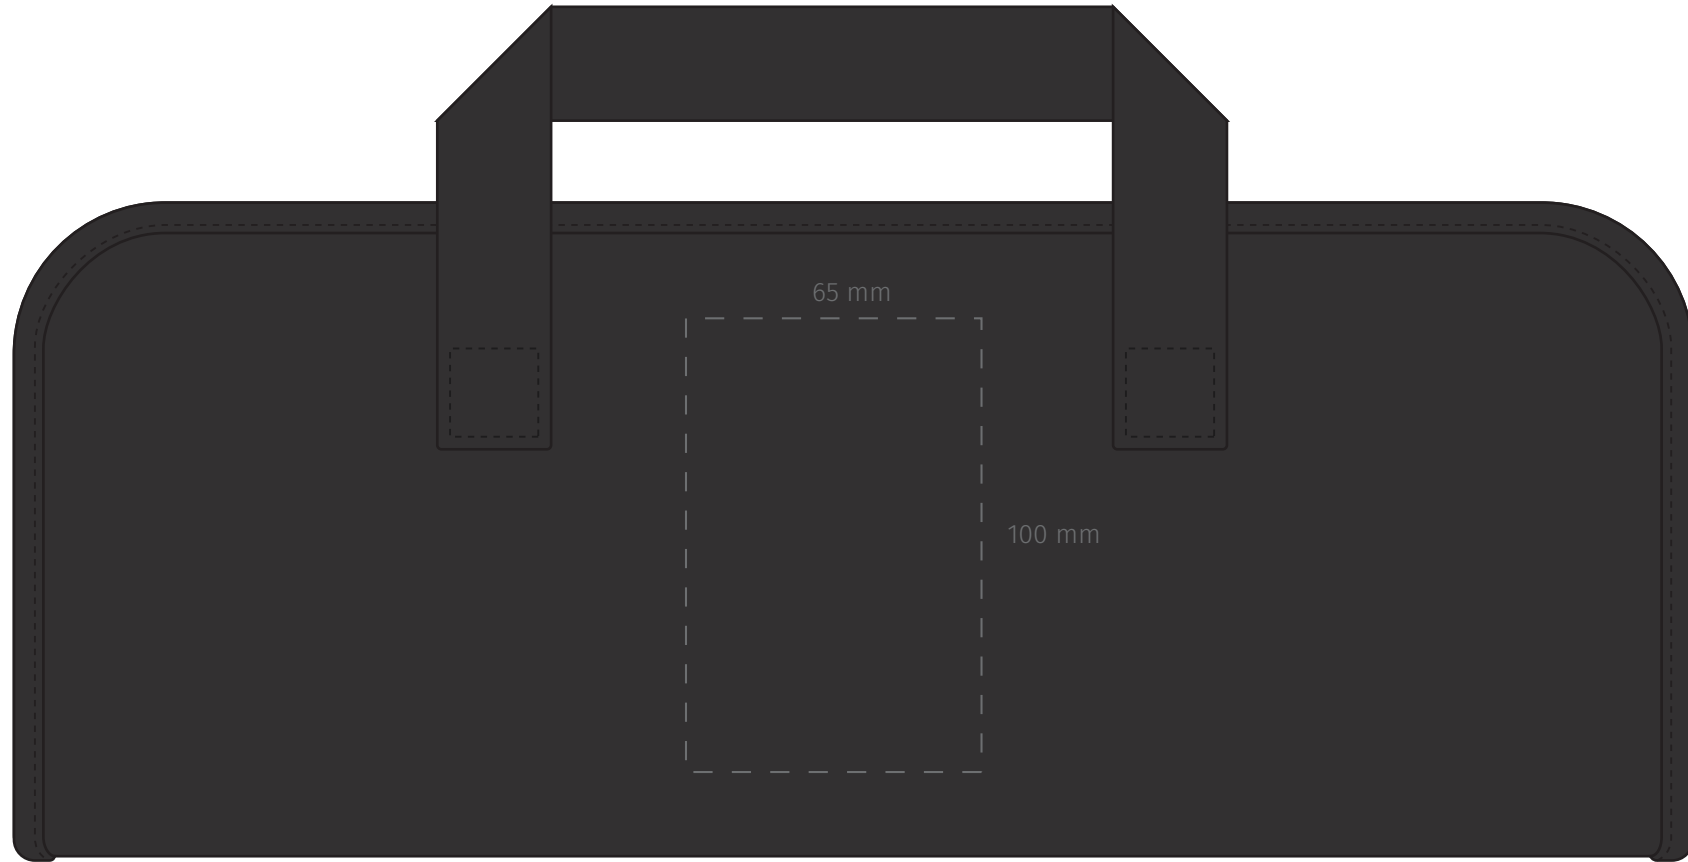

TEMPLATE:
■ WOODEN BBQ TOOL SET

Item shown at 60% actual size when viewed on A4 paper

BRANDING - Screen

Max branding area 80 x 100mm

TEMPLATE:
■ WOODEN BBQ TOOL SET

Item shown at 60% actual size when viewed on A4 paper

BRANDING - Supacolour

Max branding area 65 x 100mm